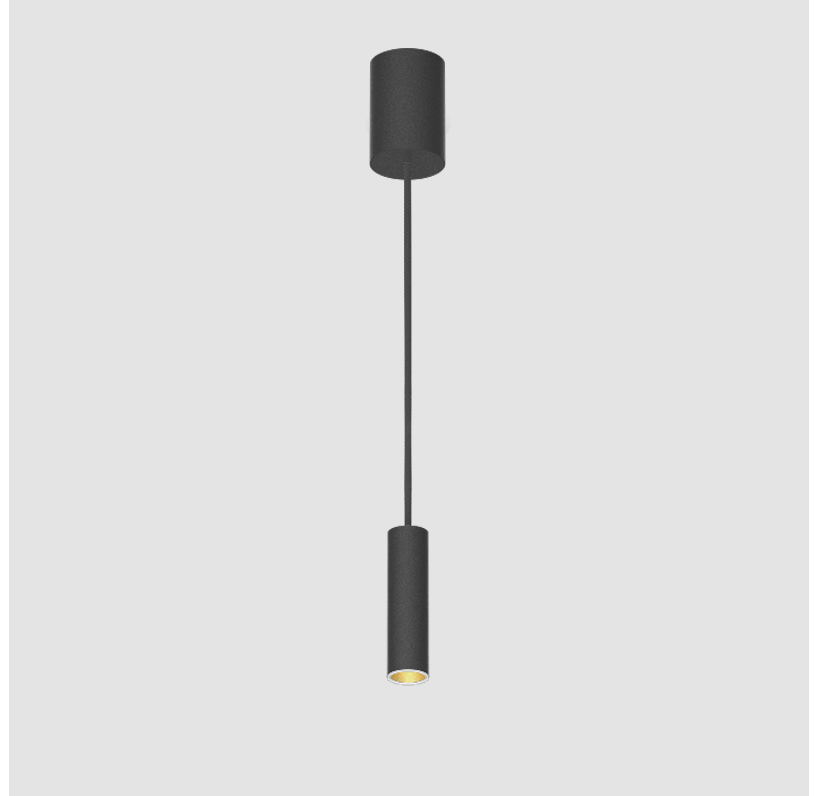

GENERAL

Series: Hangover
Subseries: Hangover Monopoint Surface Canopy
Brand: Prolicht
Division: Architectural
Mounting Type: Suspension
Mounting Location: Ceiling
Subcategory: Pendant

PHYSICAL

Shape: Cylinder
Diameter (mm): 40
Diameter (in): 1 9/16
Height (mm): 150
Height (in): 5 7/8
Max. Overall Height (mm): 2150
Max. Overall Height (in): 84 5/8
Light Distribution: Downlight
Weight (kg): 0.75
Weight (lbs): 1.65
Diffuser: Shine Ring 0-6
Fixture Finish: SSR / BKV / CWI / CRY / HAB / UFT / ITA / RUA / FTG / MYG / LOD / PUS / FRO / FUP / KIA / POP / BLS / SPG / MEY / GOH / GUM / CHC / COM / ABZ / JAG / OBR / MOS / ROR
Fixture Material: Aluminum
Cable Details: 2000mm / 6000mm Cable in White / Black / Orange / Red

HANGOVER MONOPOINT SURFACE CANOPY SUSPENSION

A300153-

PROJECT
TYPE
SPECIFIER
QUANTITY
DATE

A

HANGOVER MONOPOINT SURFACE CANOPY SUSPENSION

PROJECT
TYPE
SPECIFIER
QUANTITY
DATE

A300154-

base number	Color Temperature	Finishes (Diamond)	Finishes (Triangle)	Finishes (Circle)	Reflector Options	Shine Ring	Cable Options
-------------	-------------------	--------------------	---------------------	-------------------	-------------------	------------	---------------

GENERAL

Series: Hangover
Subseries: Hangover Monopoint Surface Canopy
Brand: Prolicht
Division: Architectural
Mounting Type: Suspension
Mounting Location: Ceiling
Subcategory: Pendant

PHYSICAL

Shape: Cylinder
Diameter (mm): 40
Diameter (in): 1 9/16
Height (mm): 300
Height (in): 11 13/16
Max. Overall Height (mm): 2300
Max. Overall Height (in): 90 9/16
Light Distribution: Downlight
Diffuser: Shine Ring 0-6
Fixture Finish: SSR / BKV / CWI / CRY / HAB / UFT / ITA / RUA / FTG / MYG / LOD / PUS / FRO / FUP / KIA / POP / BLS / SPG / MEY / GOH / GUM / CHC / COM / ABZ / JAG / OBR / MOS / ROR
Fixture Material: Aluminum
Cable Details: 2000mm / 6000mmm Cable in White / Black / Orange / Red