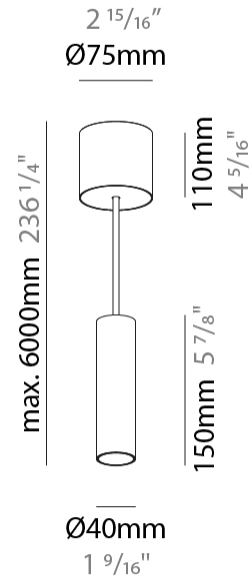

GENERAL

Series: Hangover
Subseries: Hangover Monopoint Surface Canopy
Brand: Prolicht
Division: Architectural
Mounting Type: Suspension
Mounting Location: Ceiling
Subcategory: Pendant

PHYSICAL

Shape: Cylinder
Diameter (mm): 40
Diameter (in): 1 9/16
Height (mm): 150
Height (in): 5 7/8
Max. Overall Height (mm): 2150
Max. Overall Height (in): 84 5/8
Light Distribution: Downlight
Weight (kg): 0.75
Weight (lbs): 1.65
Diffuser: Shine Ring 0-6
Fixture Finish: SSR / BKV / CWI / CRY / HAB / UFT / ITA / RUA / FTG / MYG / LOD / PUS / FRO / FUP / KIA / POP / BLS / SPG / MEY / GOH / GUM / CHC / COM / ABZ / JAG / OBR / MOS / ROR
Fixture Material: Aluminum
Cable Details: 2000mm / 6000mm Cable in White / Black / Orange / Red

LED

Number of LEDs: 1
Color Temperature (°K): 2700 / 3000 / 4000
Max. Delivered Lumen (lm): 842
CRI: >90 CRI
Lamp Life (hrs): 50000

OPTICAL

Reflector: 40 / 50

RATINGS AND CERTIFICATIONS

Certified By: Certified for North American Standards
IP rating: IP20

GENERAL

Series: Hangover
Subseries: Hangover Monopoint Surface Canopy
Brand: Prolicht
Division: Architectural
Mounting Type: Suspension
Mounting Location: Ceiling
Subcategory: Pendant

PHYSICAL

Shape: Cylinder
Diameter (mm): 40
Diameter (in): 1 9/16
Height (mm): 300
Height (in): 11 13/16
Max. Overall Height (mm): 2300
Max. Overall Height (in): 90 9/16
Light Distribution: Downlight
Diffuser: Shine Ring 0-6
Fixture Finish: SSR / BKV / CWI / CRY / HAB / UFT / ITA / RUA / FTG / MYG / LOD / PUS / FRO / FUP / KIA / POP / BLS / SPG / MEY / GOH / GUM / CHC / COM / ABZ / JAG / OBR / MOS / ROR
Fixture Material: Aluminum
Cable Details: 2000mm / 6000mmm Cable in White / Black / Orange / Red